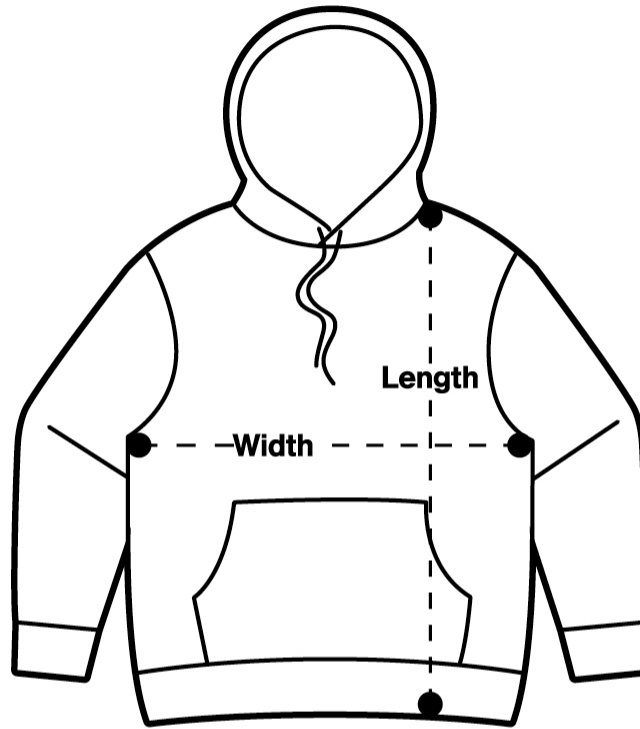

Heavy Hood

MEASUREMENT

	XSM	SML	MED	LRG	XLG	2XL	3XL
Body Width (cm)	57	60	63	66	69	72	75
Body Length (cm)	68.5	71	73.5	76	78.5	81	83.5

Please note measurements can vary within 2.5cm, this is within our tolerance.