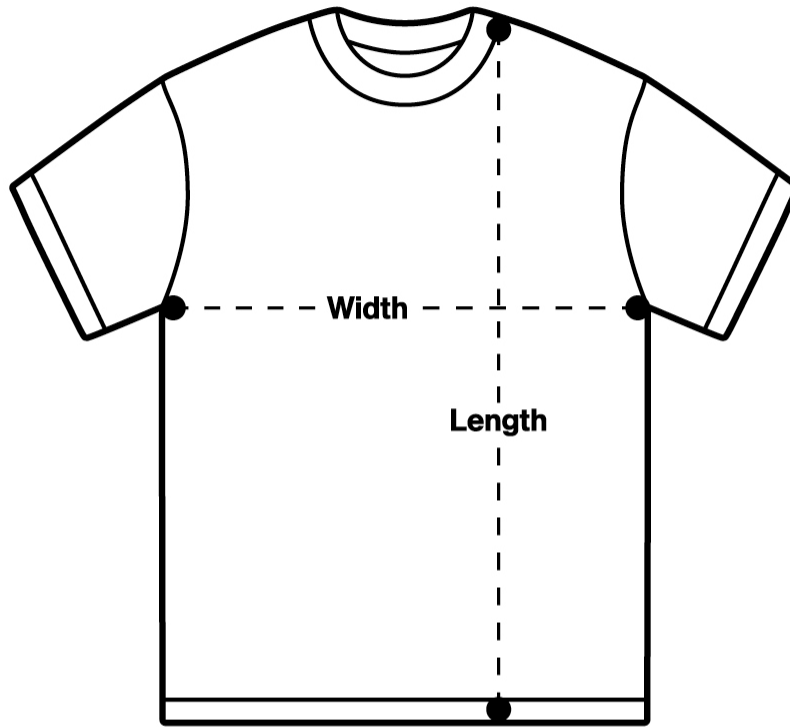

Heavy Faded Tee

MEASUREMENT

	XSM	SML	MED	LRG	XLG	2XL	3XL
Body Width (cm)	47	51	55	59	63	67	71
Body Length (cm)	68	70.5	74	77.5	81	84.5	86.5

Please note measurements can vary within 2.5cm, this is within our tolerance.